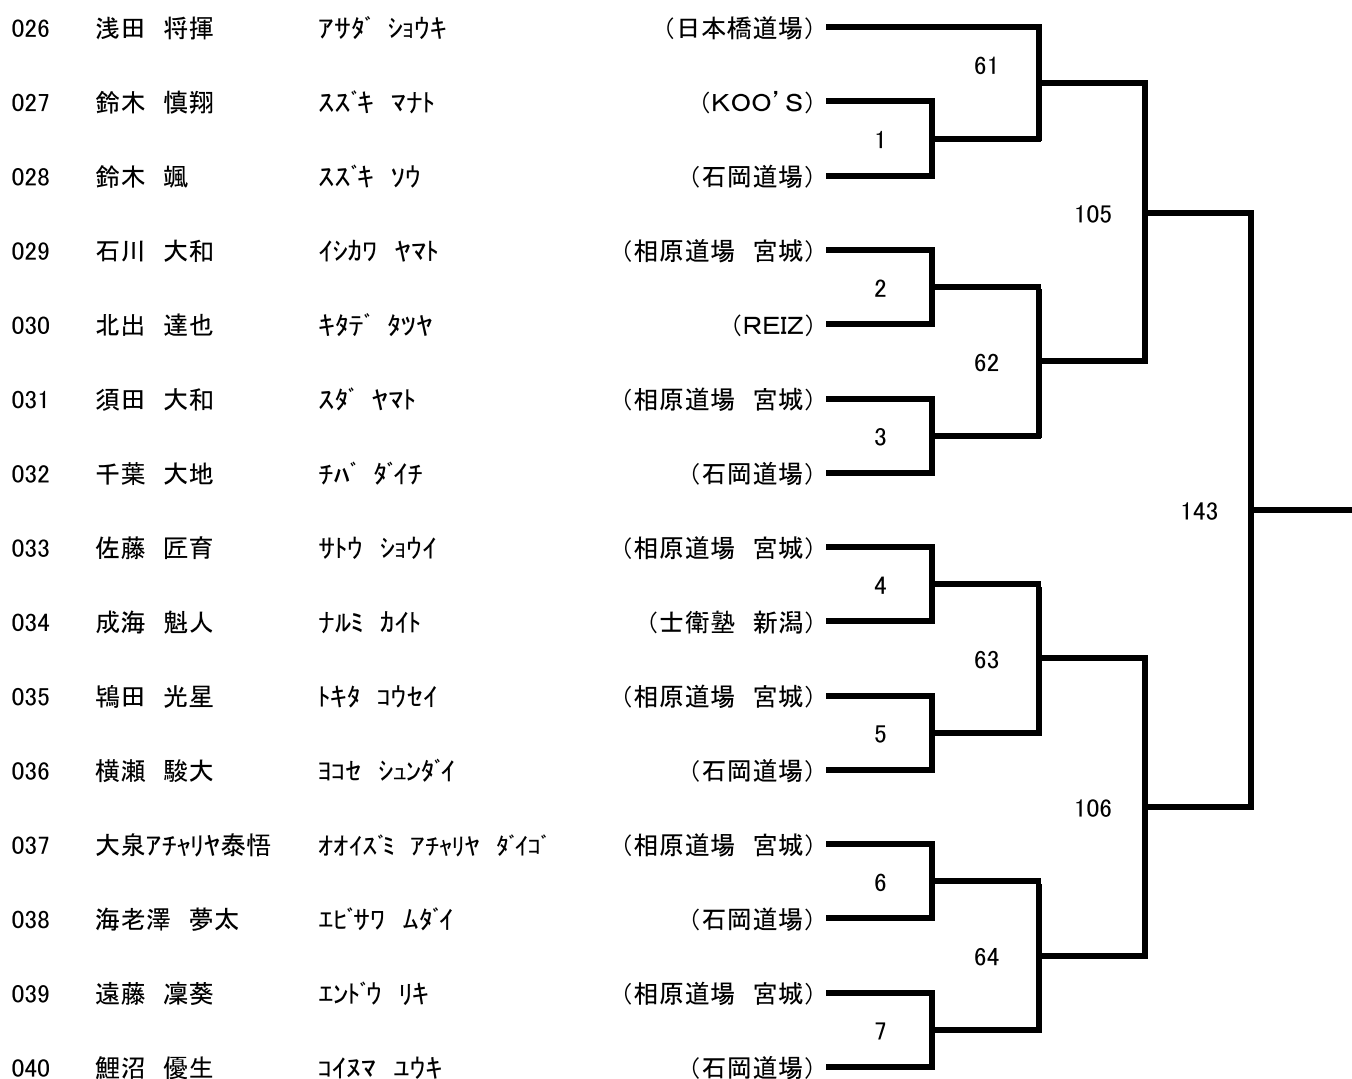

小学生男子 上級A

15名